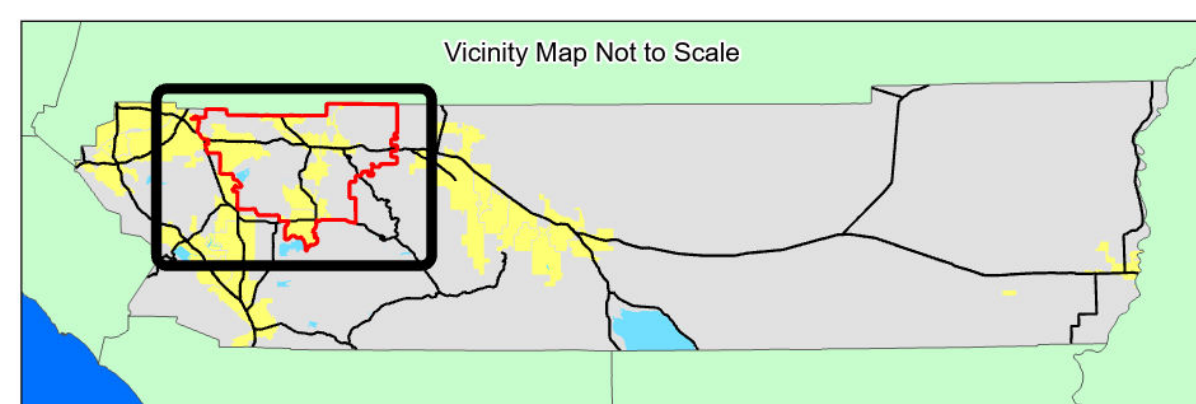

February 17, 2023