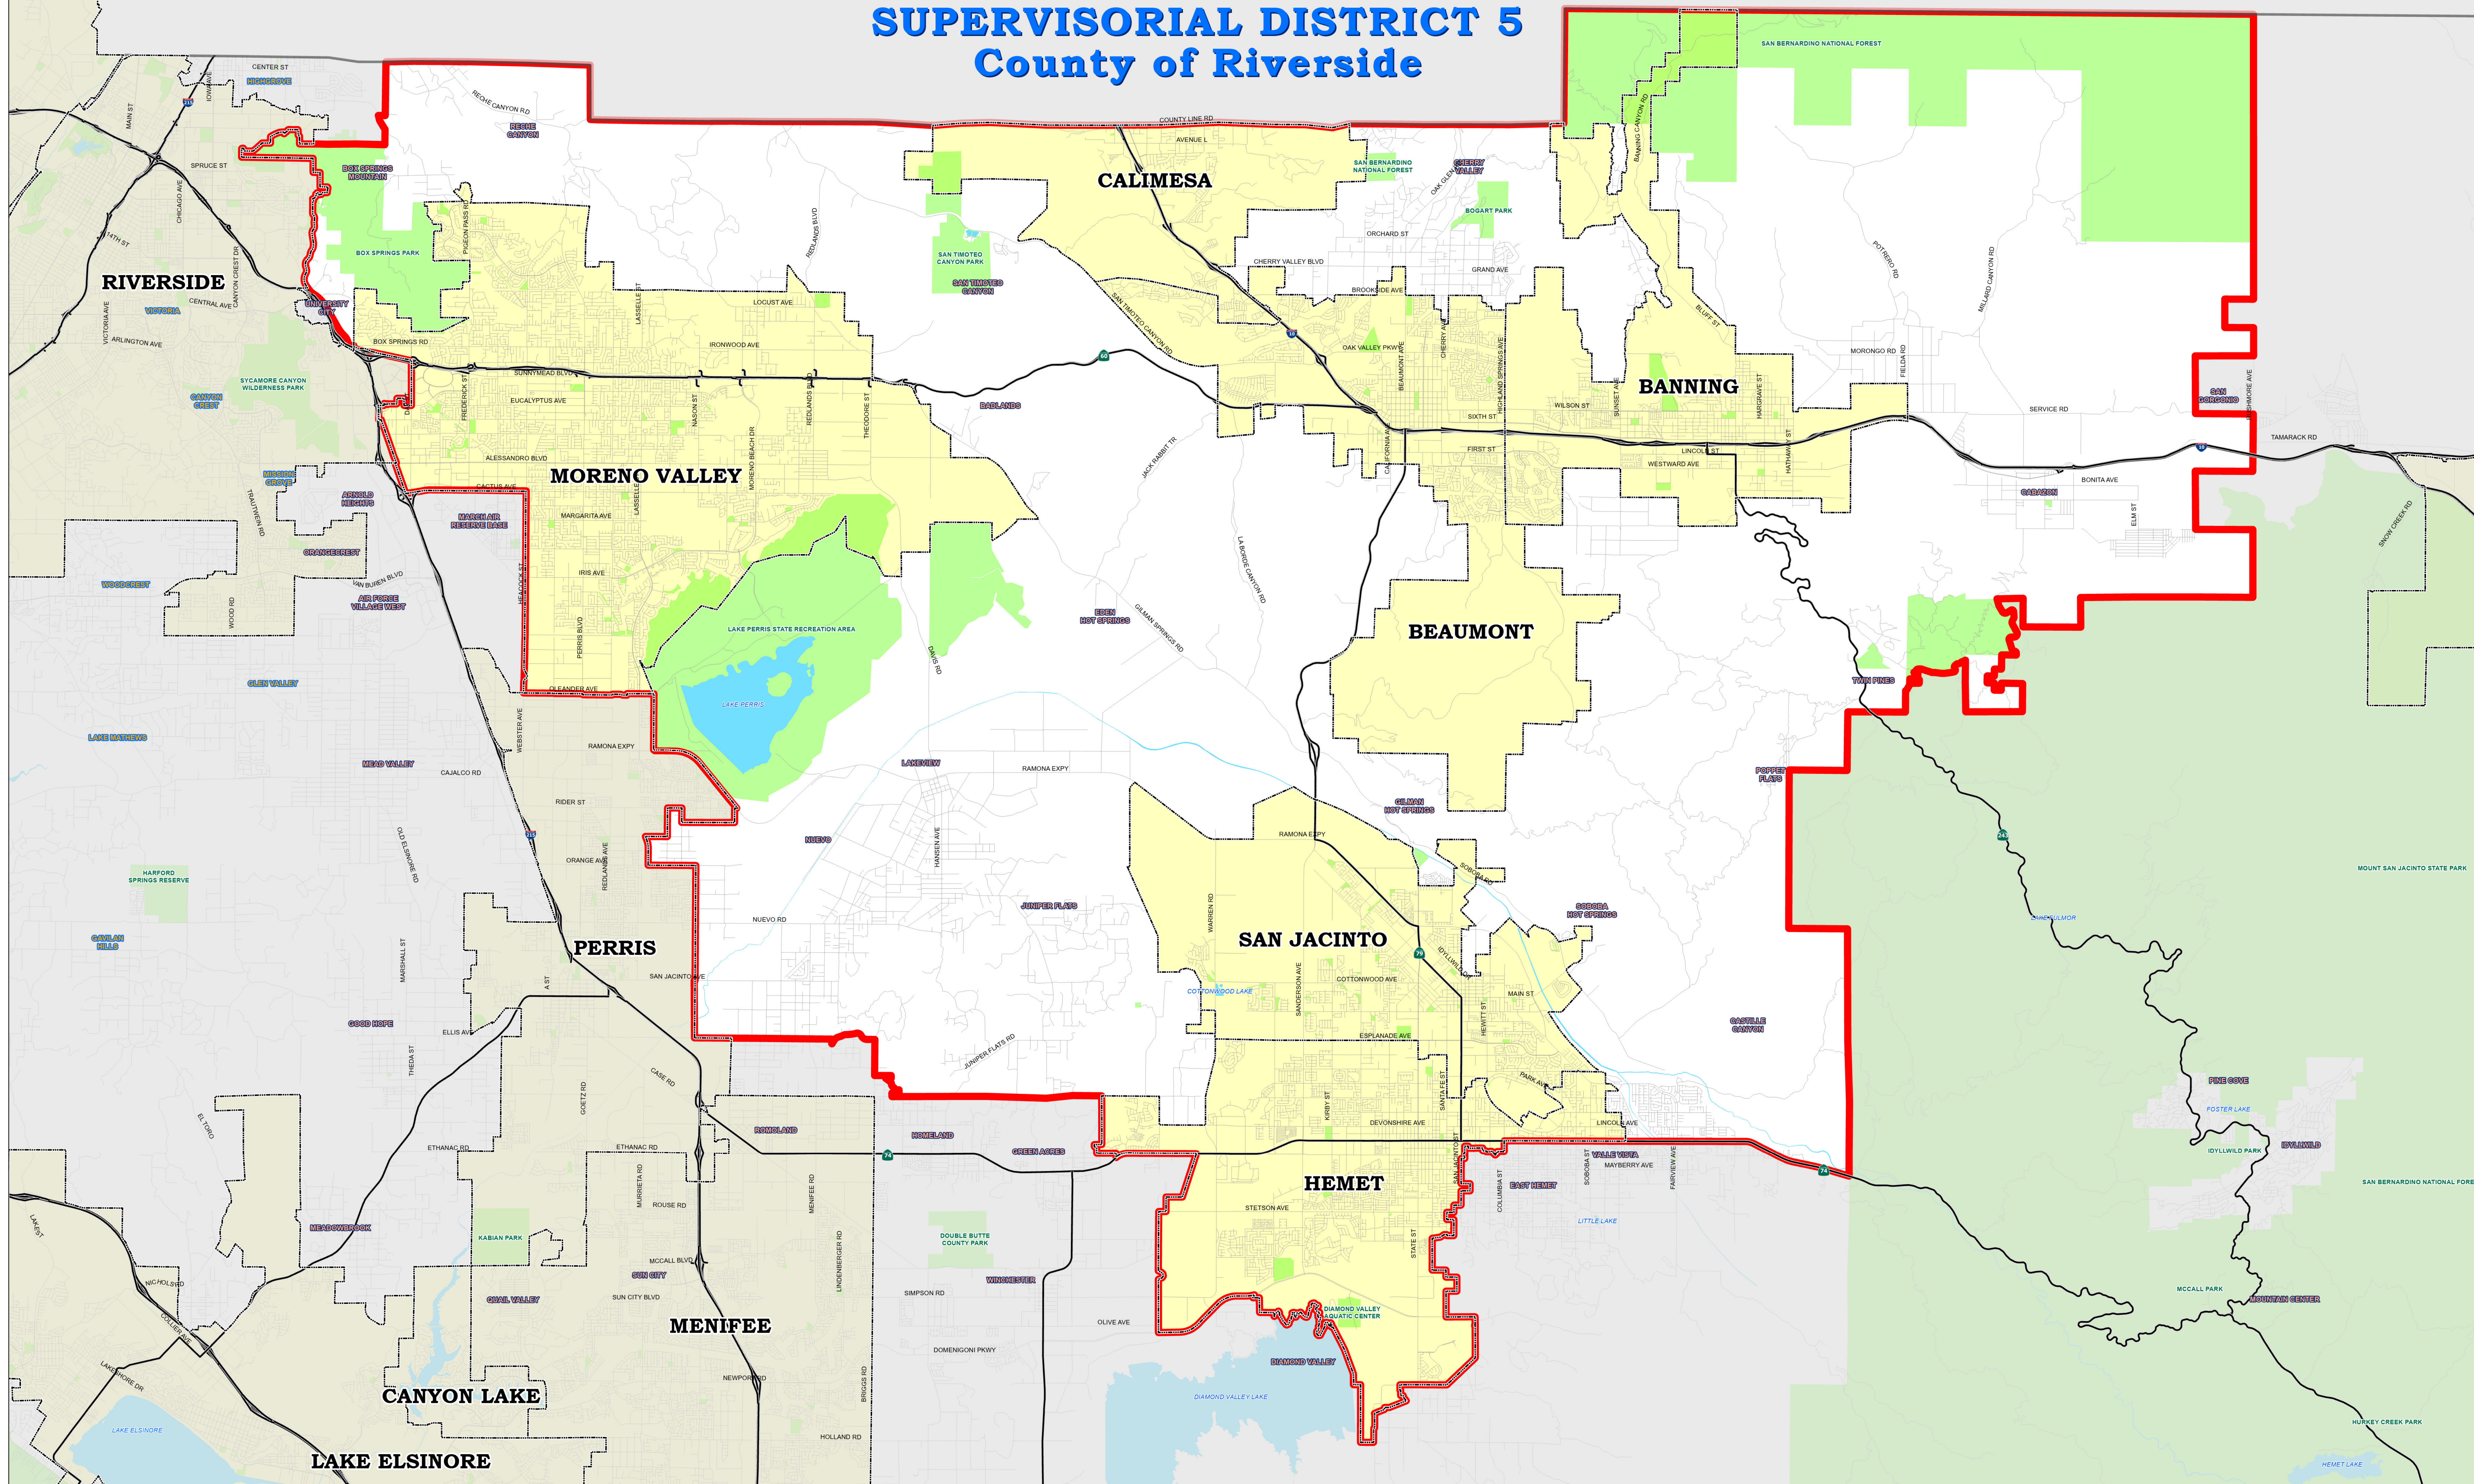

SUPERVISORIAL DISTRICT 5 County of Riverside

- Roads
- City Boundaries
- District 5 Boundary
- Parks
- Waterbodies
- Highways

Supervisor Yxstian Gutierrez
District 5
(951) 955-1050

Representing the Cities of:

- Banning
- Beaumont
- Calimesa
- Hemet
- Moreno Valley
- San Jacinto

February 17, 2023